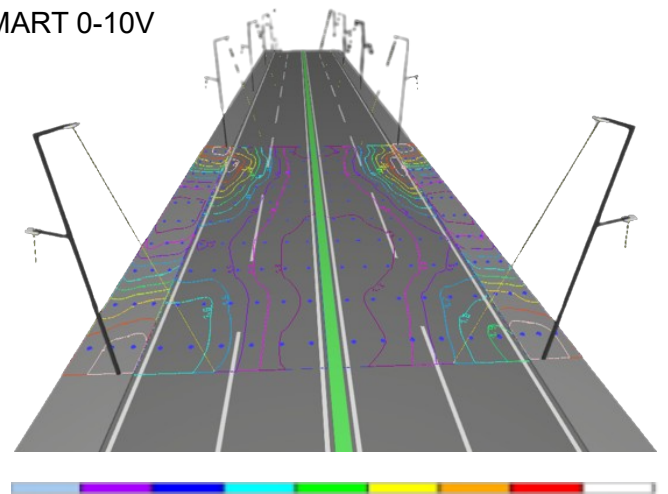

Product Specification

Input Wattage	150 W
Color Temperature	4000K
Luminous Flux	24000LM
Input Voltage	AC90-305V
Frequency Range	50/60Hz
Power Factor	PF≥0.95
Color rendering index	Ra≥70
Temperature of working condition	-40 °C +60 °C
Humidity of working condition	20%-90%RH
LED Lifetime	100000h
Protection Grade	IP66
Installation Pipe Diameter	Ø60mm
Installation Height	4-8m
Net Weight	5.0kgs
Packing Size(mm)	610×235×100
Impact resistance	IK 08
Warranty	5 - 10 YEARS
Certification	CE, RoHs, ENEC
Angle of movement of the arm of the light body	0° to +15°, 0° to -15°
Surge Protector Device	10KV
Optional	Time Dimming/SMART 0-10V

Photometric Data

Line Drawing

L:515 W:190 H:99

LCE sh.p.k

+383 48 552 444

www.lce.si

info@lce.si

Kosovë - Prishtinë, 10000

All technical data including details of weight and dimensions have been compiled with all due care. Errors excepted. Product illustrations serve as examples and may differ from the original. We reserve the right to make alterations in the interest of improving our products.

UPDATED: 2023

2