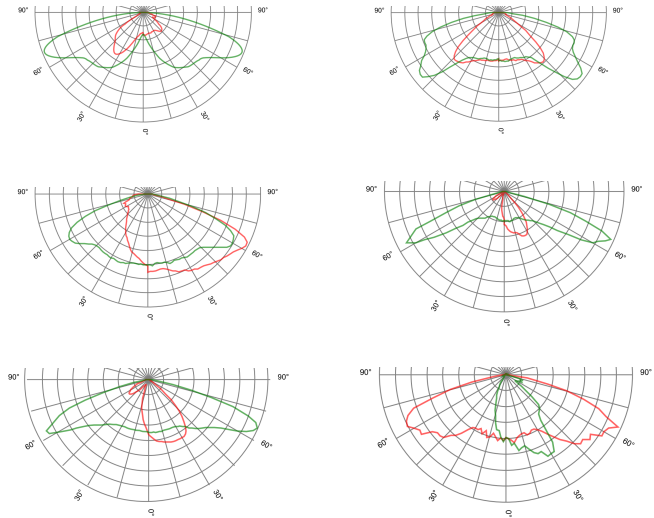

Product Specification

Input Wattage	200W
Color Temperature	4000K
Luminous Flux	24000LM
Input Voltage	AC90-305V
Frequency Range	50/60Hz
Power Factor	PF≥0.95
Color rendering index	Ra≥70
Temperature of working condition	-40 °C +60 °C
Humidity of working condition	20%-90%RH
LED Lifetime	100000h
Protection Grade	IP66
Installation Pipe Diameter	Ø60mm
Installation Height	4-8m
Net Weight	5.0kgs
Packing Size(mm)	610×235×100
Impact resistance	IK 08
Warranty	5 - 10 YEARS
Certification	CE, RoHs, ENEC
Angle of movement of the arm of the light body	0° to +15°, 0° to -15°
Surge Protector Device	10KV
Optional	Time Dimming/SMART 0-10V

Photometric Data

Line Drawing

L:515 W:190 H:99

LCE sh.p.k

+383 48 552 444

www.lce.si

info@lce.si

Kosovë - Prishtinë, 10000

All technical data including details of weight and dimensions have been compiled with all due care. Errors excepted. Product illustrations serve as examples and may differ from the original. We reserve the right to make alterations in the interest of improving our products.

UPDATED: 2023

2