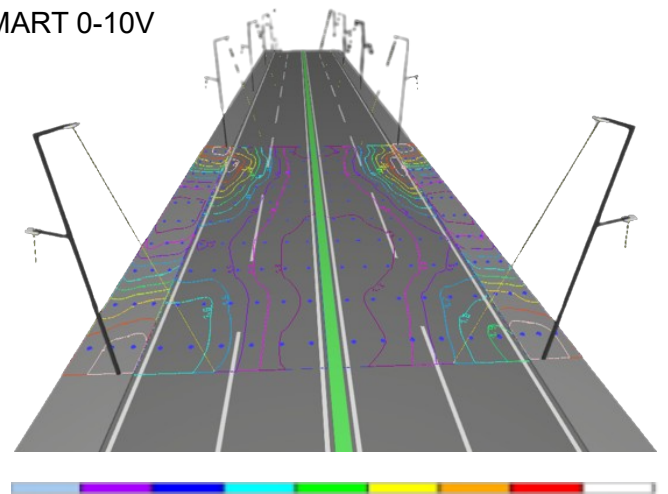

Product Specification

Input Wattage	200W
Color Temperature	4000K
Luminous Flux	24000LM
Input Voltage	AC90-305V
Frequency Range	50/60Hz
Power Factor	PF≥0.95
Color rendering index	Ra≥70
Temperature of working condition	-40 °C +60 °C
Humidity of working condition	20%-90%RH
LED Lifetime	100000h
Protection Grade	IP66
Installation Pipe Diameter	Ø60mm
Installation Height	4-8m
Net Weight	5.0kgs
Packing Size(mm)	610×235×100
Impact resistance	IK 08
Warranty	5 - 10 YEARS
Certification	CE, RoHs, ENEC
Angle of movement of the arm of the light body	0° to +15°, 0° to -15°
Surge Protector Device	10KV
Optional	Time Dimming/SMART 0-10V

Photometric Data

Line Drawing

L:515 W:190 H:99

LCE sh.p.k

+383 48 552 444

www.lce.si

info@lce.si

Kosovë - Prishtinë, 10000

All technical data including details of weight and dimensions have been compiled with all due care. Errors excepted. Product illustrations serve as examples and may differ from the original. We reserve the right to make alterations in the interest of improving our products.

UPDATED: 2023

2