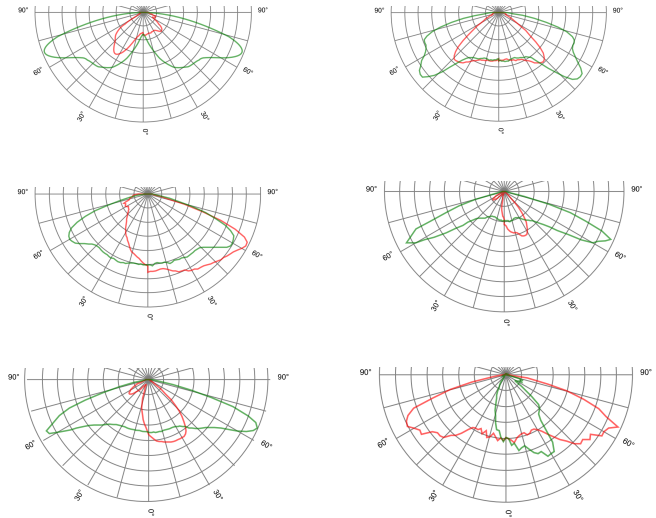

Product Specification

Input Wattage	50 W
Color Temperature	4000K
Luminous Flux	8000LM
Input Voltage	AC90-305V
Frequency Range	50/60Hz
Power Factor	PF≥0.95
Color rendering index	Ra≥70
Temperature of working condition	-40 °C +60 °C
Humidity of working condition	20%-90%RH
LED Lifetime	100000h
Protection Grade	IP66
Installation Pipe Diameter	Ø60mm
Installation Height	4-8m
Net Weight	5.0kgs
Packing Size(mm)	570×200×100
Impact resistance	IK 08
Warranty	5 - 10 YEARS
Certification	CE, RoHs, ENEC
Angle of movement of the arm of the light body	0° to +15°, 0° to -15°
Surge Protector Device	10KV
Optional	Time Dimming/SMART 0-10V

Photometric Data

Line Drawing

L:515 W:190 H:99