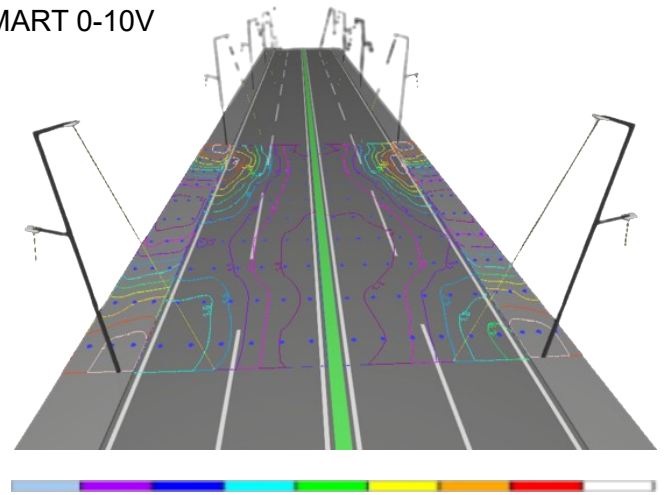

LCE sh.p.k

+383 48 552 444

www.lce.si

info@lce.si

Kosovë - Prishtinë, 10000

All technical data including details of weight and dimensions have been compiled with all due care. Errors excepted. Product illustrations serve as examples and may differ from the original. We reserve the right to make alterations in the interest of improving our products.

UPDATED: 2023

2