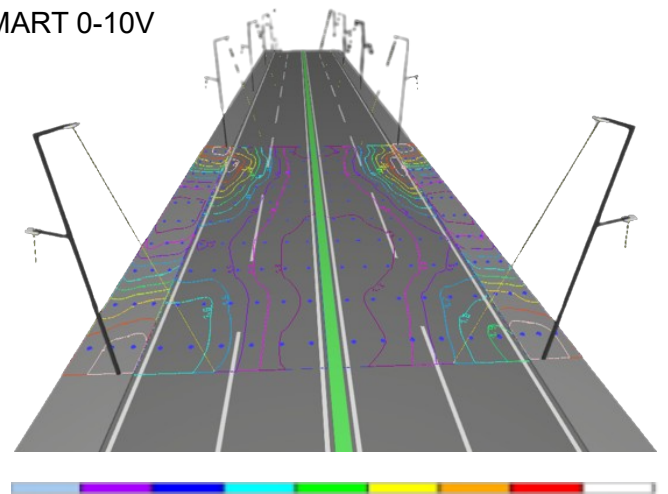

Product Specification

Input Wattage	80 W
Color Temperature	4000K
Luminous Flux	12800LM
Input Voltage	AC90-305V
Frequency Range	50/60Hz
Power Factor	PF≥0.95
Color rendering index	Ra≥70
Temperature of working condition	-40 °C +60 °C
Humidity of working condition	20%-90%RH
LED Lifetime	100000h
Protection Grade	IP66
Installation Pipe Diameter	Ø60mm
Installation Height	4-8m
Net Weight	5.0kgs
Packing Size(mm)	610×235×100
Impact resistance	IK 08
Warranty	5 - 10 YEARS
Certification	CE, RoHs, ENEC
Angle of movement of the arm of the light body	0° to +15°, 0° to -15°
Surge Protector Device	10KV
Optional	Time Dimming/SMART 0-10V

Photometric Data

Line Drawing

L:515 W:190 H:99

LCE sh.p.k

+383 48 552 444

www.lce.si

info@lce.si

Kosovë - Prishtinë, 10000

All technical data including details of weight and dimensions have been compiled with all due care. Errors excepted. Product illustrations serve as examples and may differ from the original. We reserve the right to make alterations in the interest of improving our products.

UPDATED: 2023

2